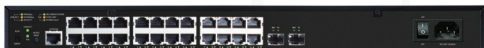

AV Series Switches

The Luxul AV Series of Managed Switches feature rear-panel ports and front-facing blue/green LEDs for sleek AV racks. Optimized for use in HD over IP video systems, the PoE+ switches offer full 802.3af/at compliance and healthy power budgets. Advanced Layer 2/Layer 3 features help optimize network traffic while the easy-to-use management interface simplifies installation.

AV Series 26-Port Stackable Gigabit Managed PoE+ Switch

AMS-4424P

- 24 Gigabit RJ-45 Ports + Two 10 Gigabit SFP+ Ports
- Stackable Up to 384 Ports
- 24 PoE+ Ports (250W Power Budget)
- Variable Speed Fans for Quiet Operation