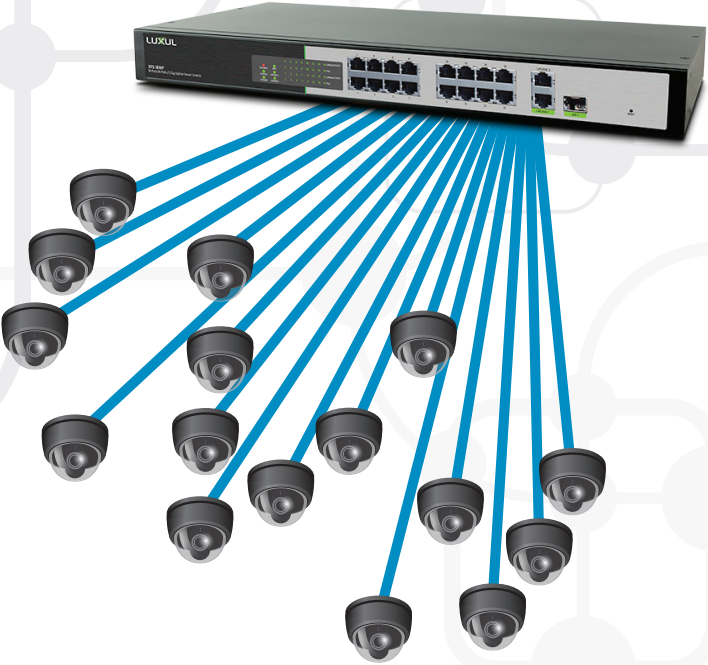

XWR-600

- ▶ Wireless Data Transfer of up to 600Mbps
- ▶ 2x2 Concurrent Dual-Band 600N
- ▶ Gigabit RJ-45 Ports

AV Series Switches

The Luxul AV Series of switches are purpose-built just for custom installers who want to install the best-looking AV racks. The AV Series features rear-panel ports and front-facing user-selectable (blue/green) LEDs for a beautiful rack, and LEDs on the rear with a simple interface for convenient monitoring and troubleshooting. Layer 2/3-capable managed PoE models are also optimized for use in demanding video distribution systems.

Look for this icon to indicate products optimized for HD over IP.

IP-Video Optimized Switches

Several Luxul PoE switches are purpose-built for professional installers of IP Video solutions. Optimized for 4, 8, and 16 channel NVR systems, these switches offer the exact number of required PoE ports (4, 8 or 16), while also providing additional uplink ports that can be used for connecting to a main switch, router, or even directly to the NVR. These switches also offer healthy power budgets, so you'll have sufficient power for even the most demanding projects.